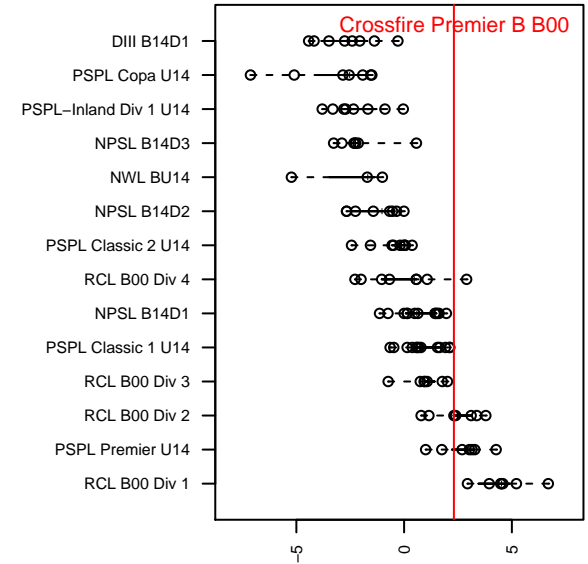

2014 Win RCL B00 Div 2

2014 WYS Championship B00

**attack and defense variance (black dot)
relative to other teams
and top 10 in region**

**attack and defense rating
relative to others at age
and all opponents in last 13 months**