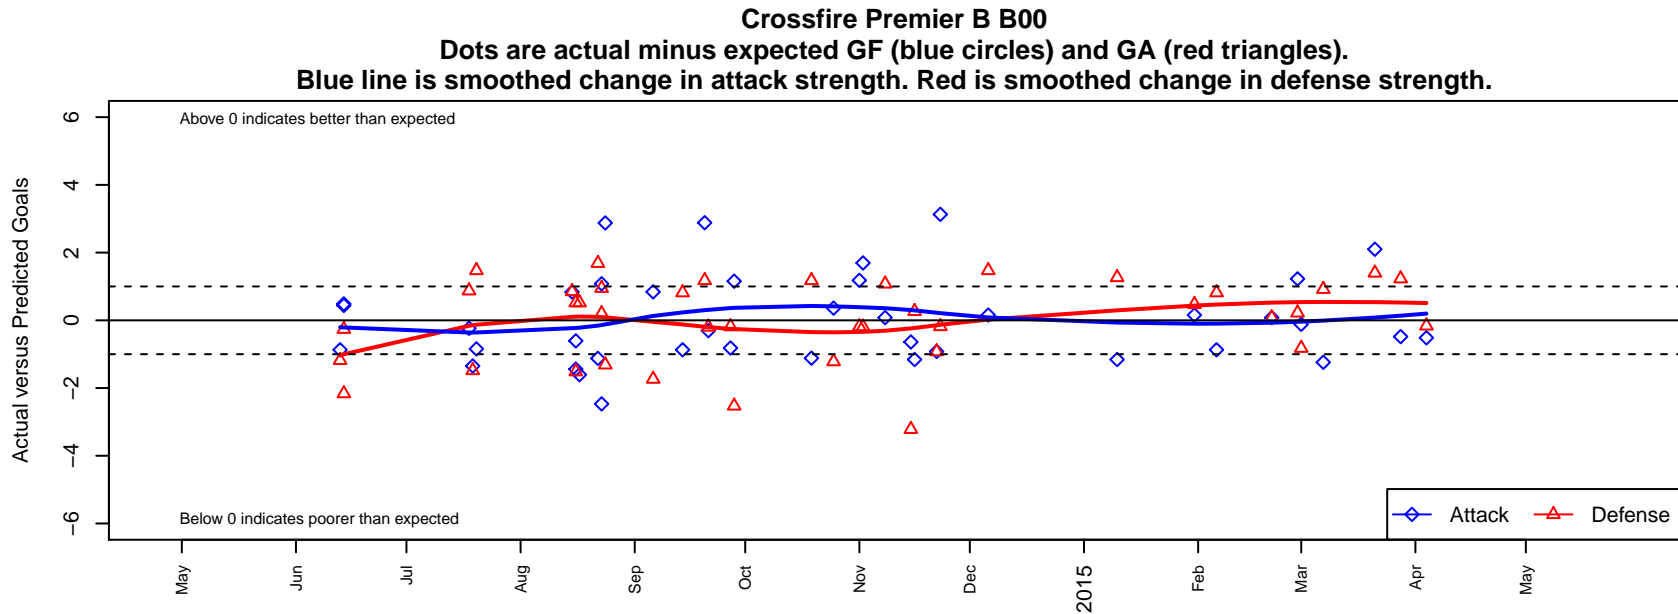

2014 Win RCL B00 Div 2

2014 WYS Championship B00

**attack and defense variance (black dot)
relative to other teams
and top 10 in region**

**attack and defense rating
relative to others at age
and all opponents in last 13 months**