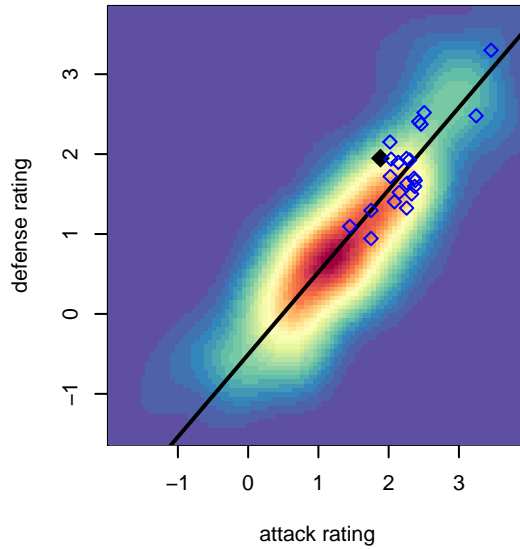

2014 Win RCL B00 Div 2

2014 WYS Championship B00

**attack and defense variance (black dot)
relative to other teams
and top 10 in region**

**attack and defense rating
relative to others at age
and all opponents in last 13 months**